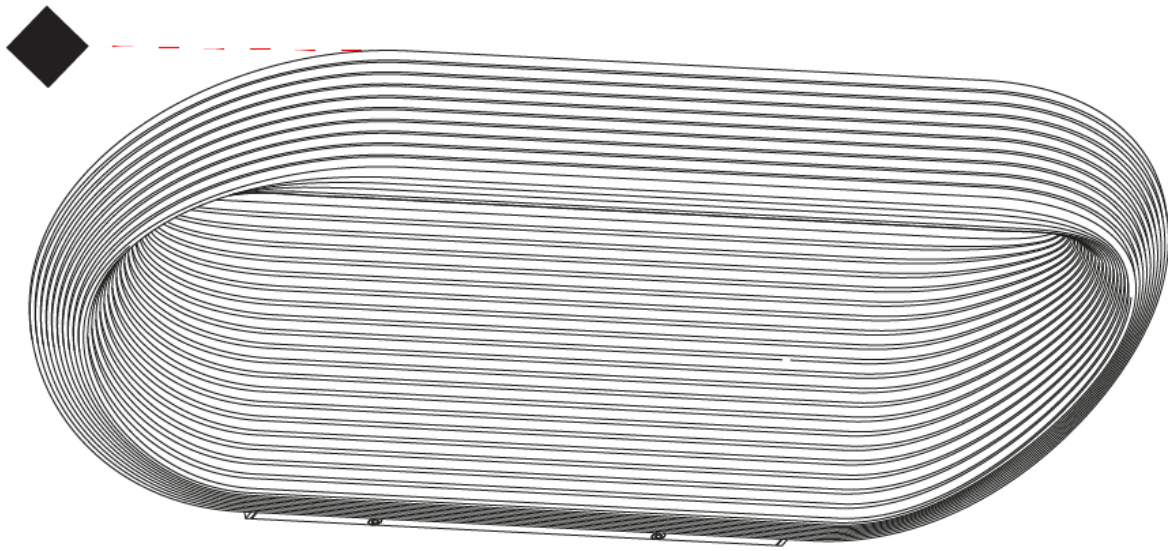

D33011

PROJECT	_____
TYPE	_____
SPECIFIER	_____
QUANTITY	_____
DATE	_____