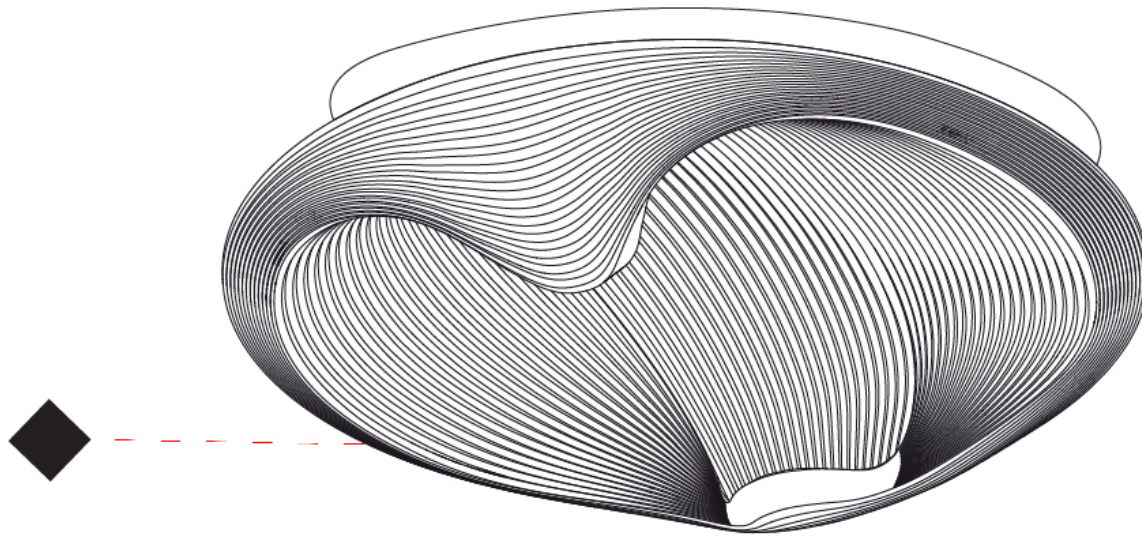

D32007

PROJECT	_____
TYPE	_____
SPECIFIER	_____
QUANTITY	_____
DATE	_____