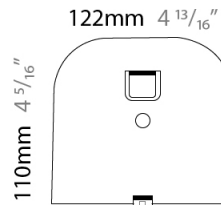

GENERAL

Series: Sestessa
 Brand: Cini & Nils
 Division: Design
 Mounting Type: Recessed
 Mounting Location: Ceiling
 Subcategory: Ambient

PHYSICAL

Diameter (mm): 500
 Diameter (in): 19 11/16
 Height (mm): 80
 Height (in): 3 1/8
 Light Distribution: Indirect
 Fixture Finish: WHI
 Fixture Material: Aluminum

GENERAL

Series: Sestessa
 Brand: Cini & Nils
 Division: Design
 Mounting Type: Surface
 Mounting Location: Wall
 Subcategory: Ambient

PHYSICAL

Length (mm): 330
 Length (in): 13
 Height (mm): 110
 Height (in): 4 ⁵/₁₆
 Extension (mm): 240
 Extension (in): 9 ⁷/₁₆
 Light Distribution: Indirect
 Fixture Finish: WHI
 Fixture Material: Aluminum

PROJECT	
TYPE	
SPECIFIER	
QUANTITY	
DATE	

330mm 13"

240mm 9 ⁷/₁₆"

110mm 4 ⁵/₁₆"

122mm 4 ¹³/₁₆"

110mm 4 ⁵/₁₆"

J-Box cover plate included

D33004