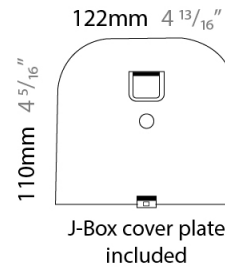

PROJECT	_____
TYPE	_____
SPECIFIER	_____
QUANTITY	_____
DATE	_____

SESTESSA SURFACE

D33008

base number

1. To build a product code in our configurator select the specify button on the base model # product page
2. To build a manual product code on this datasheet choose from the options listed below in blue font and add the suffix to the base model #

GENERAL

Series: Sestessa
Brand: Cini & Nils
Division: Design
Mounting Type: Surface
Mounting Location: Wall
Subcategory: Ambient

PHYSICAL

Length (mm): 240
Length (in): 9 ⁷/₁₆"
Width (mm): 50
Width (in): 1 ¹⁵/₁₆"
Height (mm): 90
Height (in): 3 ⁹/₁₆"
Extension (mm): 175
Extension (in): 6 ⁷/₈"
Light Distribution: Indirect
Weight (kg): 1.0
Weight (lbs): 2.2
Fixture Finish: WHI
Fixture Material: Aluminum

ELECTRICAL

Lamp Type: LED
Total Output Wattage (W): 20
Dimming: Tri-Mode (Non-Dimming and Phase Dimming (120Vac only) and 0-10V Dimming)
Driver Included: Yes
Driver Location: Integrated
Driver Type: Constant Current - Universal
Driver Class: Class 2
Input Voltage (V): 120 - 277
Constant Current (MA): 500

LED

Number of LEDs: 1
Color Temperature (°K): 2800
Nominal Lumen (lm): 1700
CRI: >80 CRI
Efficiency (%): 99.4
Lamp Life (hrs): 50000

OPTICAL

RATINGS AND CERTIFICATIONS

Certified By: Certified for North American Standards
IP rating: IP20