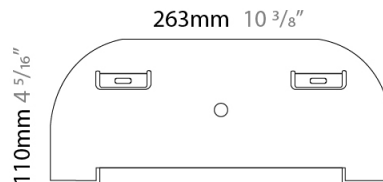

263mm 10 ³/₈"

110mm
4 ⁵/₁₆"

J-Box cover plate included