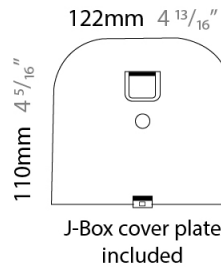

PROJECT	_____
TYPE	_____
SPECIFIER	_____
QUANTITY	_____
DATE	_____

SESTESSA SURFACE

D33009

base number

1. To build a product code in our configurator select the specify button on the base model # product page
2. To build a manual product code on this datasheet choose from the options listed below in blue font and add the suffix to the base model #

GENERAL

Series: Sestessa
Brand: Cini & Nils
Division: Design
Mounting Type: Surface
Mounting Location: Wall
Subcategory: Ambient

PHYSICAL

Length (mm): 240
Length (in): 9 ⁷/₁₆"
Height (mm): 90
Height (in): 3 ⁹/₁₆"
Extension (mm): 175
Extension (in): 6 ⁷/₈"
Light Distribution: Indirect
Weight (kg): 1.0
Weight (lbs): 2.2
Fixture Finish: WHI
Fixture Material: Aluminum

ELECTRICAL

Lamp Type: LED
Total Output Wattage (W): 20
Dimming: Tri-Mode (Non-Dimming and Phase Dimming (120Vac only) and 0-10V Dimming)
Driver Included: Yes
Driver Location: Integrated
Driver Type: Constant Current - Universal
Driver Class: Class 2
Input Voltage (V): 120 - 277
Constant Current (MA): 500

LED

Number of LEDs: 1
Color Temperature (°K): 2800
Nominal Lumen (lm): 1300
CRI: >95 CRI
Lamp Life (hrs): 50000

OPTICAL

RATINGS AND CERTIFICATIONS

Certified By: Certified for North American Standards
IP rating: IP20