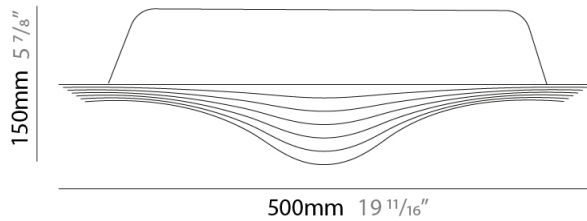

PROJECT	
TYPE	
SPECIFIER	
QUANTITY	
DATE	

SESTESSA SURFACE

D32007

base number

1. To build a product code in our configurator select the specify button on the base model # product page
2. To build a manual product code on this datasheet choose from the options listed below in blue font and add the suffix to the base model #

GENERAL

Series: Sestessa
Brand: Cini & Nils
Division: Design
Mounting Type: Surface
Mounting Location: Ceiling
Subcategory: Ambient

PHYSICAL

Shape: Round
Diameter (mm): 500
Diameter (in): 19 11/16
Height (mm): 150
Height (in): 5 7/8
Light Distribution: Indirect
Fixture Finish: WHI
Fixture Material: Aluminum

ELECTRICAL

Lamp Type: LED
Total Output Wattage (W): 52
Dimming: Tri-Mode (Non-Dimming and Phase Dimming (120Vac only) and 0-10V Dimming)
Driver Included: Yes
Driver Location: Integrated
Driver Type: Constant Current - Universal
Driver Class: Class 2
Input Voltage (V): 120 - 277
Constant Current (MA): 700

LED

Number of LEDs: 2
Color Temperature (°K): 2800
Nominal Lumen (lm): 4800
CRI: >95 CRI
Lamp Life (hrs): 50000

OPTICAL

RATINGS AND CERTIFICATIONS

Certified By: Certified for North American Standards
IP rating: IP20